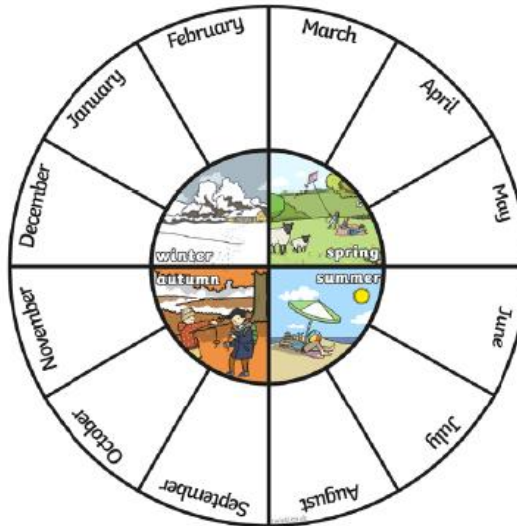

Knowledge Organiser: Polar Adventure

Antarctica

Keywords

North Pole
Antarctica
Arctic
Penguin
Polar Bear
Cold
Freezing
Robert Scott
James Cook
Explorers
Weather

World Climate Zones Map

Captain James Cook

In a weather forecast, **symbols** are used to show what the weather will be like in a particular area. People check the weather forecast before they make plans for a day out. Computers are used to help make accurate weather forecasts.

Weather

Continents and Oceans