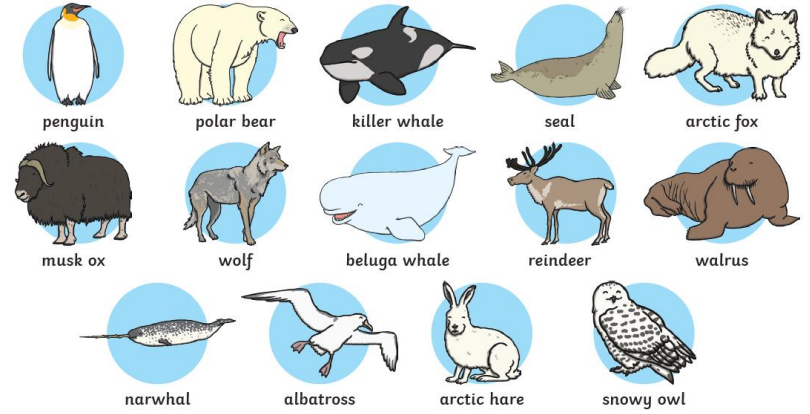

# Knowledge Organiser: Polar Adventure

## Antarctica

## Keywords

North Pole  
 Antarctica  
 Arctic  
 Penguin  
 Polar Bear  
 Cold  
 Freezing  
 Robert Scott  
 James Cook  
 Explorers  
 Weather

## Captain James Cook

In a weather forecast, **symbols** are used to show what the weather will be like in a particular area. People check the weather forecast before they make plans for a day out. Computers are used to help make accurate weather forecasts.