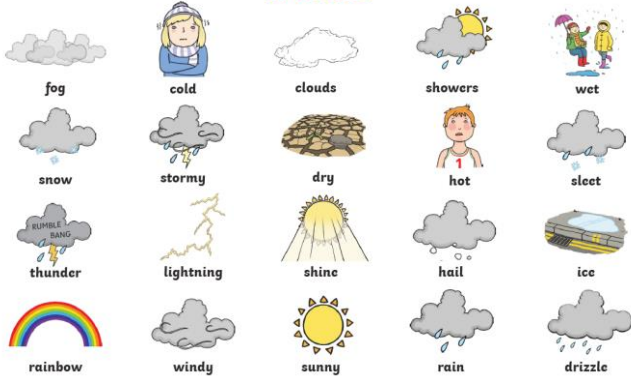

Knowledge Organiser: Polar Adventure

Antarctica

Keywords

North Pole
Antarctica
Arctic
Penguin
Polar Bear
Cold
Freezing
Robert Scott
James Cook
Explorers
Weather

World Climate Zones Map

Captain James Cook

In a weather forecast, **symbols** are used to show what the weather will be like in a particular area. People check the weather forecast before they make plans for a day out. Computers are used to help make accurate weather forecasts.

Weather

Continents and Oceans